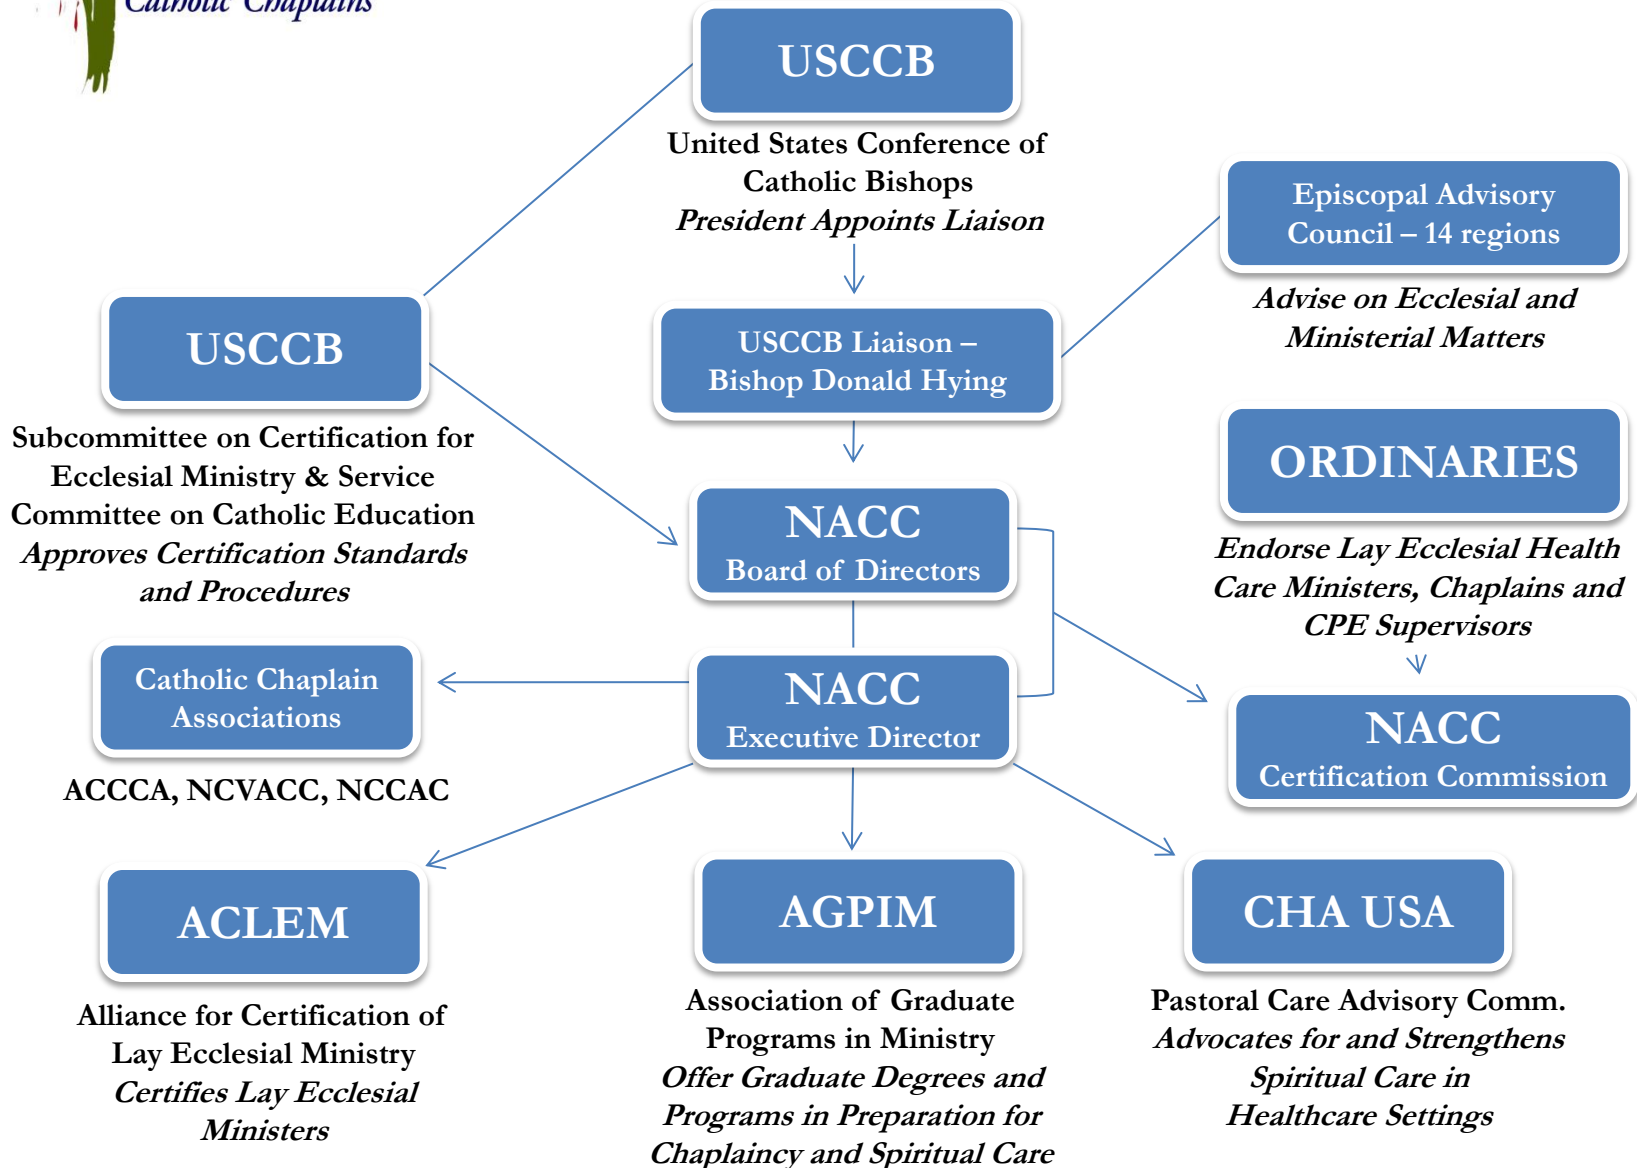

Catholic Church Relationships

Professional Relationships

Association Abbreviations: NACC – National Association of Catholic Chaplains ACPE – Association for Clinical Pastoral Education
APC – Association of Professional Chaplains NAJC – Neshama: Association of Jewish Chaplains CASC – Canadian Association of Spiritual Care